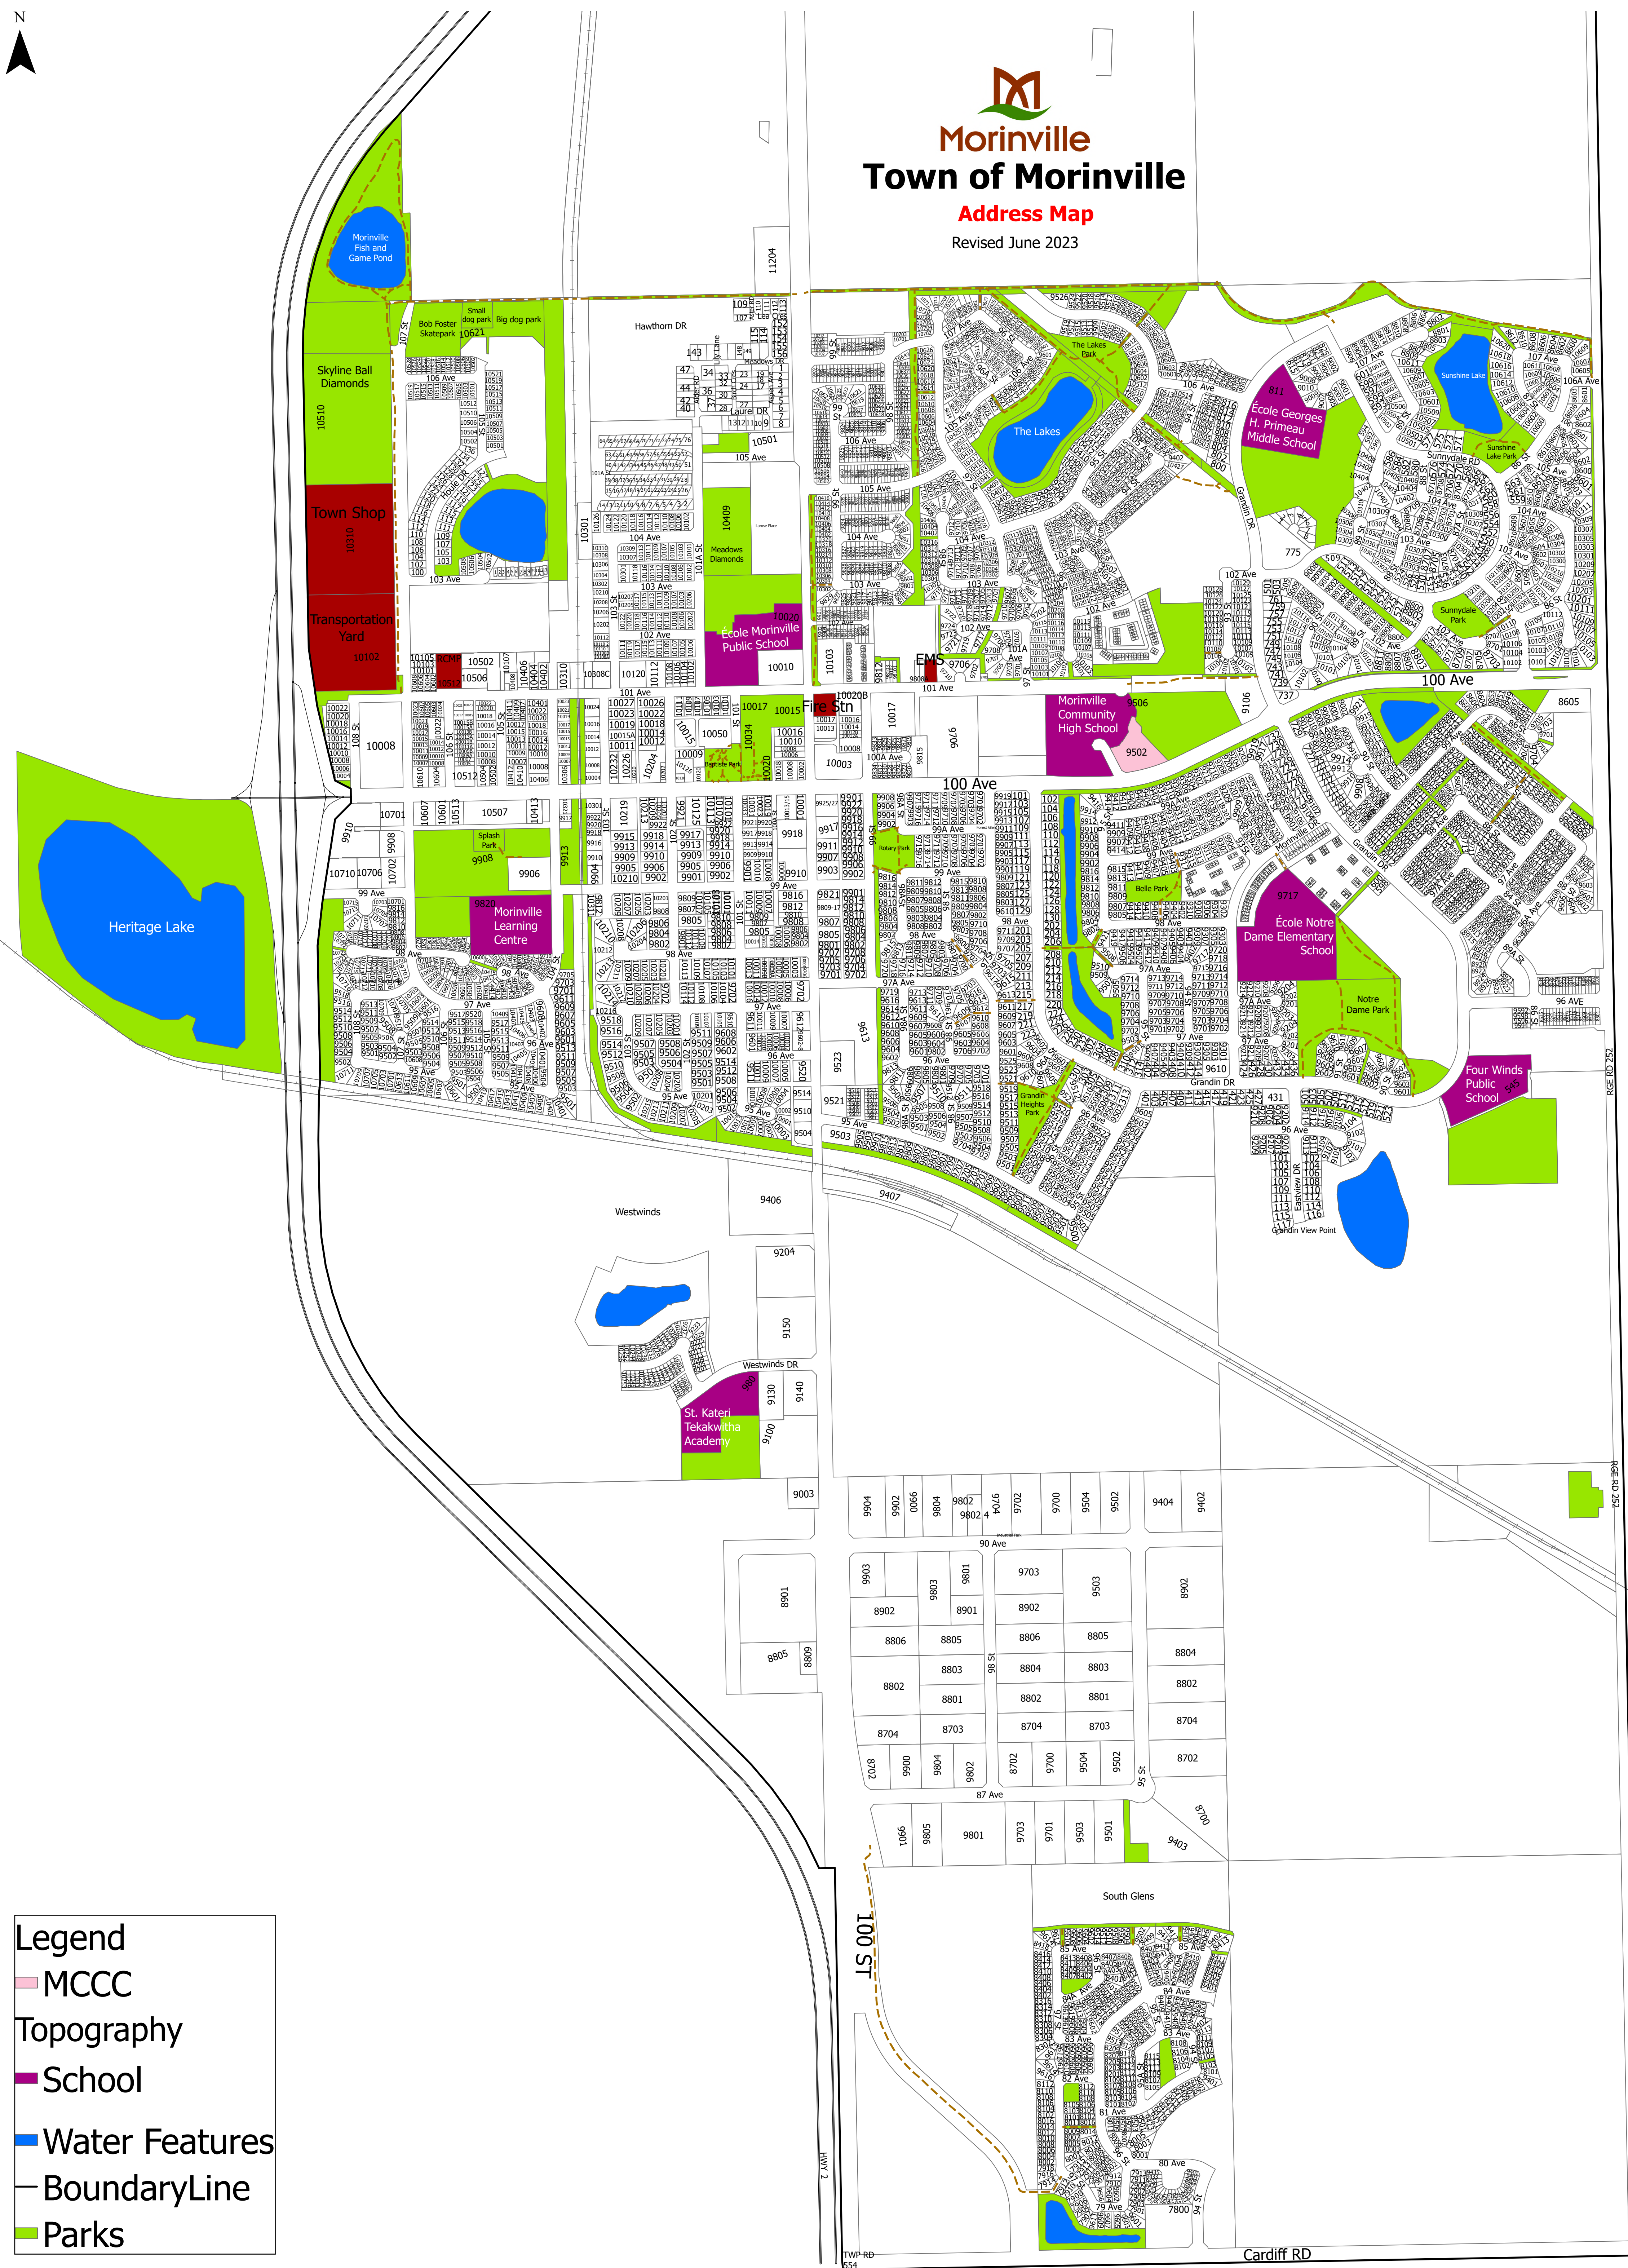

Morinville
Town of Morinville
Address Map
 Revised June 2023

Legend

- MCCC
- Topography
- School
- Water Features
- BoundaryLine
- Parks

ALL RIGHTS RESERVED, NO PART OF THIS MAP MAY BE REPRODUCED IN ANY FORM OR BY ANY MEANS WITHOUT THE WRITTEN CONSENT OF THE TOWN OF MORINVILLE. THE TOWN OF MORINVILLE PROVIDES THIS INFORMATION IN GOOD FAITH BUT PROVIDES NO WARRANTY NOR ACCEPTS ANY LIABILITY ARISING FROM INCORRECT, INCOMPLETE OR MISLEADING INFORMATION. INFORMATION IS MAINTAINED ON A REGULAR BASIS. BASE MAP IN PART BY THE RESOURCE DATA DIVISION, ENVIRONMENTAL PROTECTION, GOVERNMENT OF ALBERTA. DISTRIBUTED UNDER LICENCE TO SPATIAL DATA WAREHOUSE COPYRIGHT 2023 ALBERTA ENVIRONMENTAL PROTECTION.

Spatial Reference
 Name: NAD 1983 10TM AEP Resource
 Scale: 1:20 000