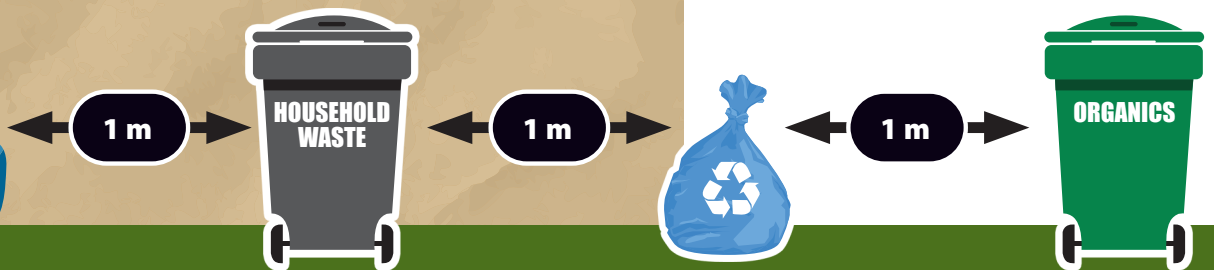

ORGANICS

Collected weekly May 7 to October 29, then monthly November through April.

WASTE & RECYCLING

Collected weekly year-round

Where does it go?

Unsure which cart an item goes in?
Check out the Waste Wizard:
www.morinville.ca/wheredoesitgo